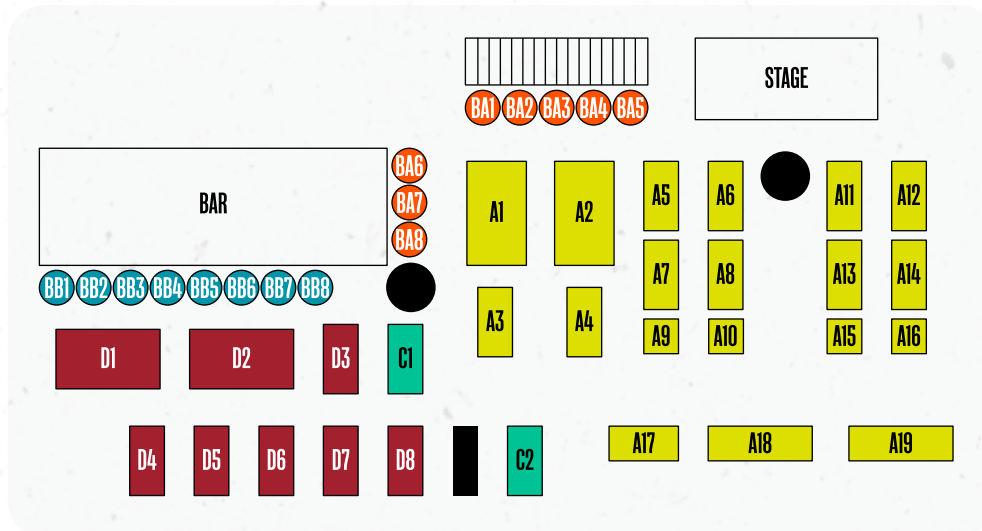

# VENUE LAYOUT

### GROUND FLOOR

Stage & Performance Zone  
Central Bar Area  
Interactive Darts x3  
Beer Pong Table  
Seating: 140 / Standing: 200